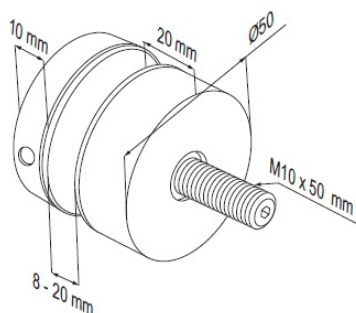

PRODUCT SHEET

Description:

Adjustable Stand-Off Glass Adapter,SS316,Brushed,ø50x20mm,F/ 8-20mm. Glass, W/M10x50mm Threaded Rod, Drill Hole ø14mm

Item number:

22.10.478-0

Units	Box	Carton	HS Code	Barcode
Pcs.	4	40	8302419000	 5704866503426